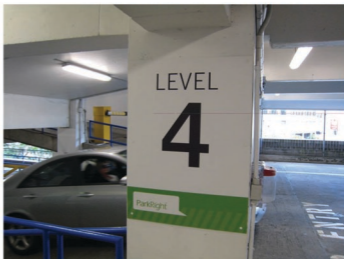

Projects of interest from our world of Signage

DeSign Tints can provide all of your signage requirements.

This can be from simple cut out logos for office entries, way finding signs in major carparks, price boards signs in food shops, illuminated signs.

Through our network of fabricators, suppliers and highly skilled and professional sign erectors we can provide solutions to your every need.

THE PROJECT

Auckland City Council carparks

THE PROFESSIONALS

Direct communication between clients & DeSign Tints