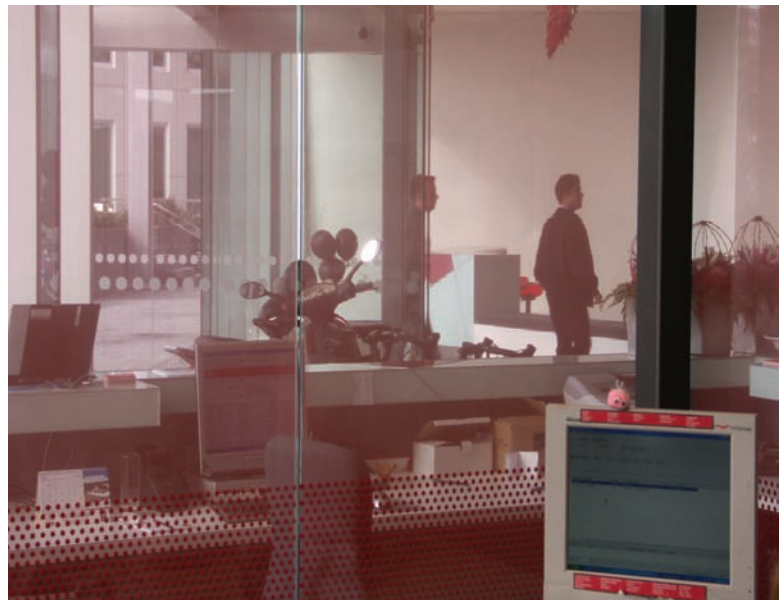

### VODAFONE

The designers required a particular effect in this project so Jasmx worked with us in the early stages to ensure they would get the desired effect.

The result was a screen printed pattern on a clear film to the ground floor. The other areas utilised a simple dot pattern to give both style and comply with the safety regulations. To make glass visible by putting a vision band on.